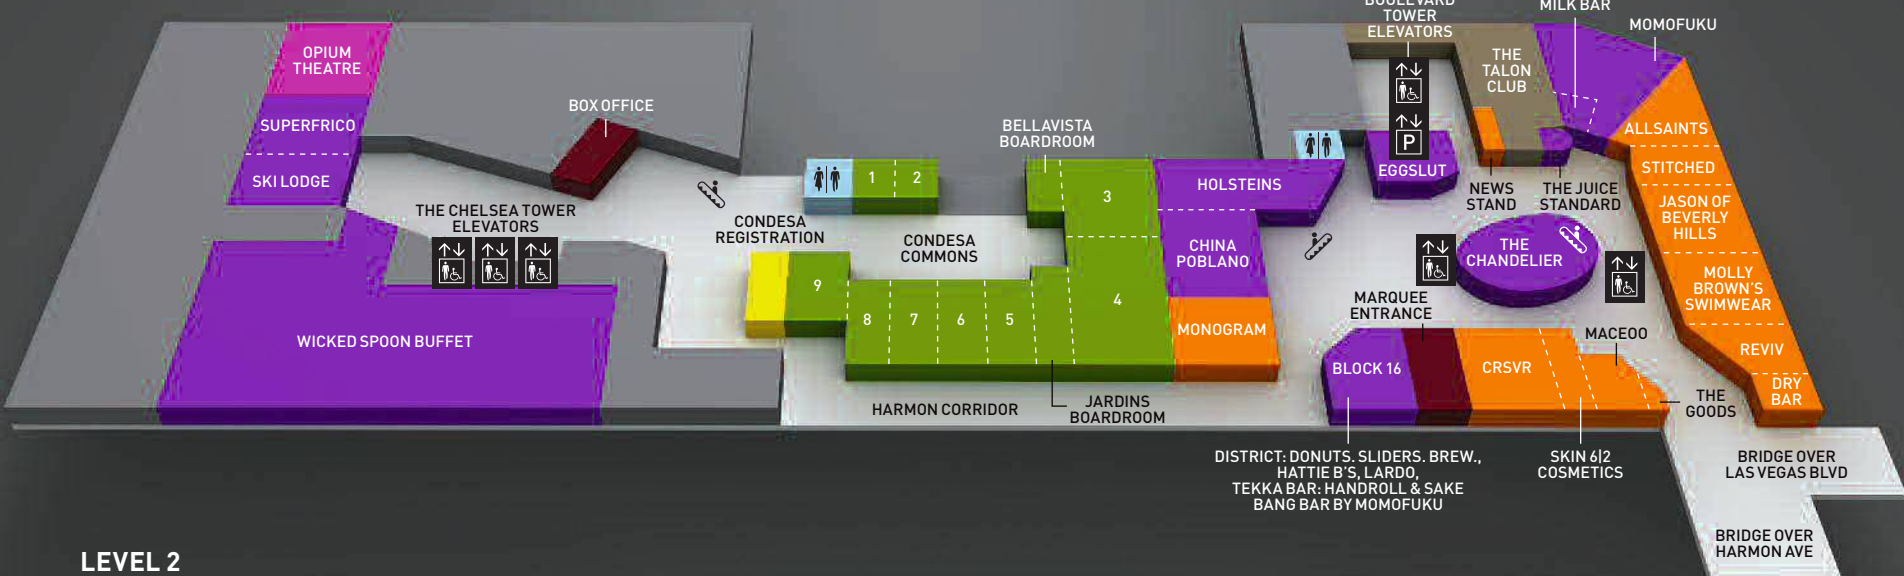

THE CHELSEA TOWER

MAP LEGEND

- RESTAURANTS & BARS
- CASHIER
- CASINO
- RESTROOM
- SHOPS
- ELEVATOR
- REGISTRATION
- ESCALATOR
- CONFERENCE
- IDENTITY MEMBERSHIP
- POOL
- PARKING
- AMENITIES
- BELL DESK
- EVENT VENUES
- SECURITY / LOST & FOUND

LEVEL 14

THE CHELSEA TOWER

BOULEVARD TOWER

LEVEL 4

THE CHELSEA TOWER

BOULEVARD TOWER

LEVEL 3

THE CHELSEA TOWER

BOULEVARD TOWER

LEVEL 2

THE CHELSEA TOWER

BOULEVARD TOWER

LEVEL 1

HARMON AVE