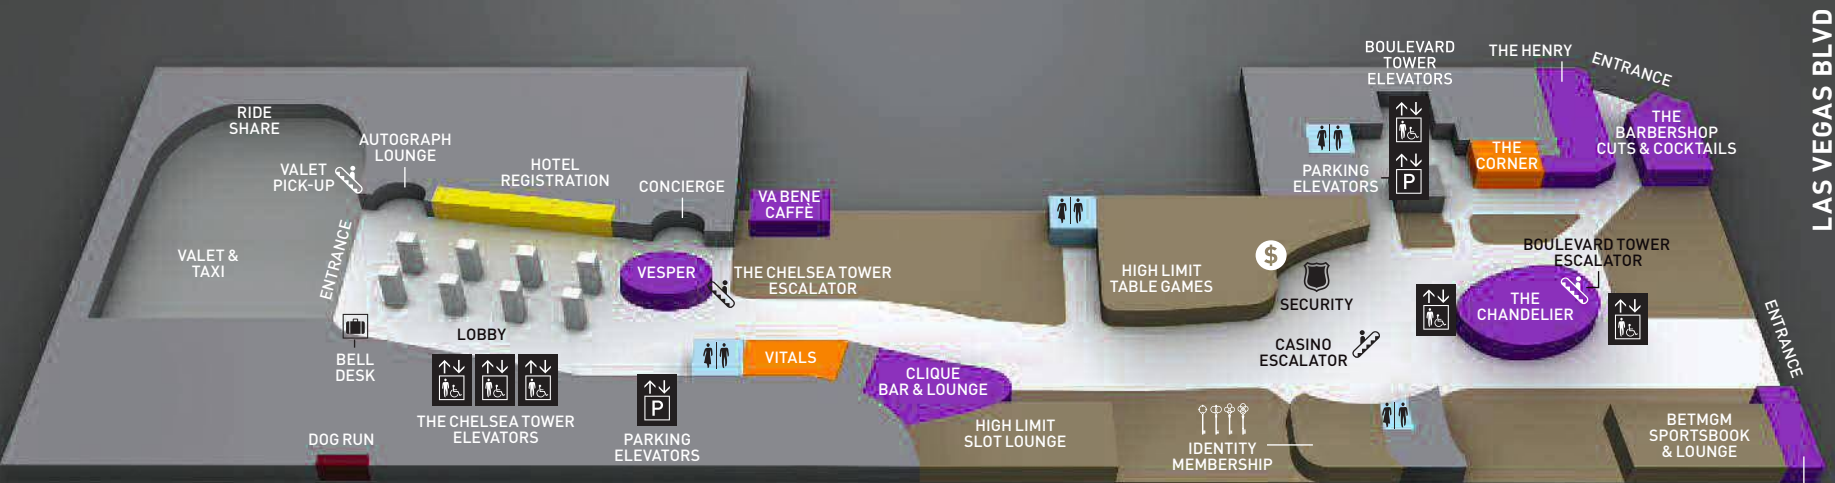

THE CHELSEA TOWER

MAP LEGEND

- RESTAURANTS & BARS
- CASHIER
- CASINO
- RESTROOM
- SHOPS
- ELEVATOR
- REGISTRATION
- ESCALATOR
- CONFERENCE
- IDENTITY MEMBERSHIP
- POOL
- PARKING
- AMENITIES
- BELL DESK
- EVENT VENUES
- SECURITY / LOST & FOUND

LEVEL 14

THE CHELSEA TOWER

BOULEVARD TOWER

LEVEL 4

THE CHELSEA TOWER

BOULEVARD TOWER

LEVEL 3

THE CHELSEA TOWER

BOULEVARD TOWER

LEVEL 2

THE CHELSEA TOWER

BOULEVARD TOWER

LEVEL 1

HARMON AVE