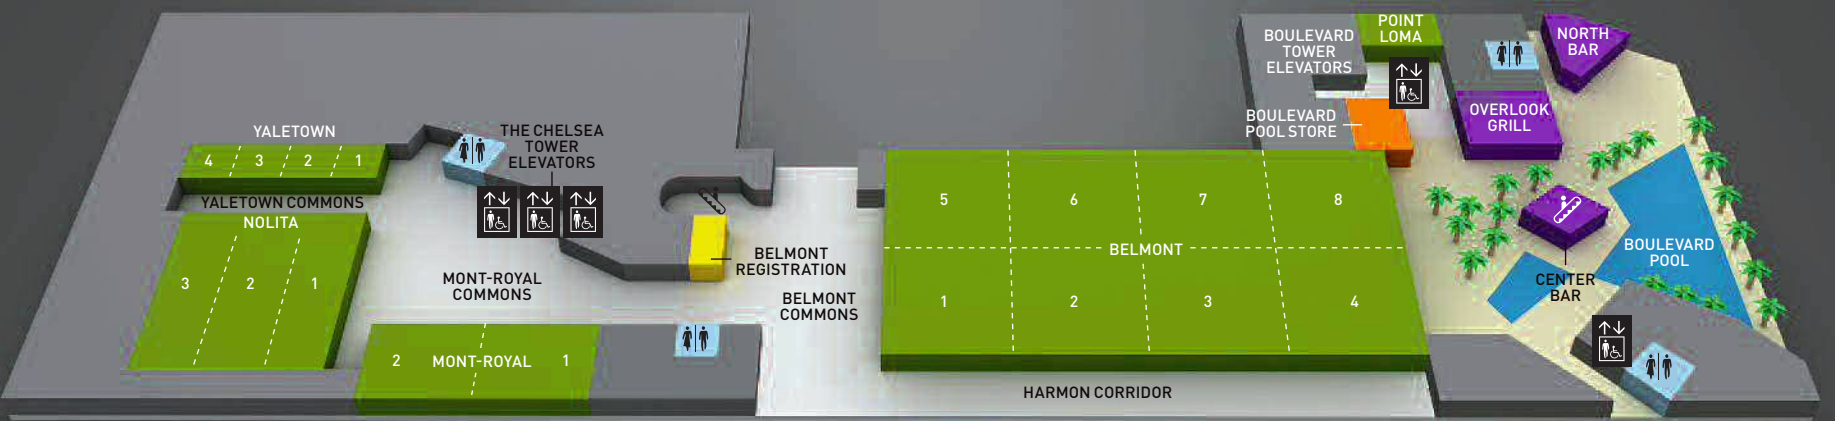

THE CHELSEA TOWER

MAP LEGEND

- RESTAURANTS & BARS
- CASHIER
- CASINO
- RESTROOM
- SHOPS
- ELEVATOR
- REGISTRATION
- ESCALATOR
- CONFERENCE
- IDENTITY MEMBERSHIP
- POOL
- PARKING
- AMENITIES
- BELL DESK
- EVENT VENUES
- SECURITY / LOST & FOUND

LEVEL 14

THE CHELSEA TOWER

BOULEVARD TOWER

LEVEL 4

THE CHELSEA TOWER

BOULEVARD TOWER

LEVEL 3

THE CHELSEA TOWER

BOULEVARD TOWER

LEVEL 2

THE CHELSEA TOWER

BOULEVARD TOWER

LEVEL 1

HARMON AVE