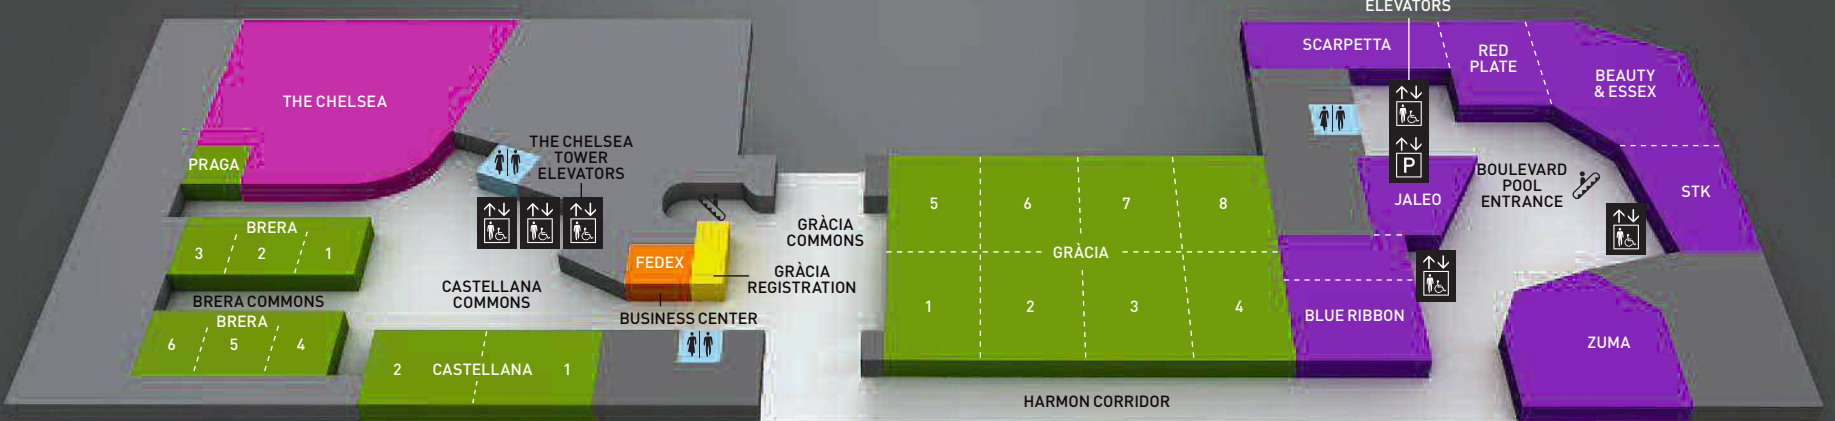

THE CHELSEA TOWER

MAP LEGEND

- RESTAURANTS & BARS
- CASHIER
- CASINO
- RESTROOM
- SHOPS
- ELEVATOR
- REGISTRATION
- ESCALATOR
- CONFERENCE
- IDENTITY MEMBERSHIP
- POOL
- PARKING
- AMENITIES
- BELL DESK
- EVENT VENUES
- SECURITY / LOST & FOUND

LEVEL 14

THE CHELSEA TOWER

BOULEVARD TOWER

LEVEL 4

THE CHELSEA TOWER

BOULEVARD TOWER

LEVEL 3

THE CHELSEA TOWER

BOULEVARD TOWER

LEVEL 2

THE CHELSEA TOWER

BOULEVARD TOWER

LEVEL 1

HARMON AVE